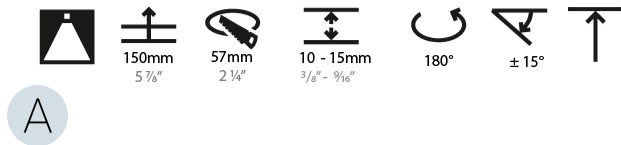

GENERAL

Series: Invader Standard
Subseries: Invader Adjustable
Partner: Prolicht
Division: Architectural
Installation: Recessed
Product Type: Downlight
Mounting Location: Ceiling
Light Distribution: Adjustable

PHYSICAL

Aperture Sizes - Downlights: 1"
Shape: Round
Diameter (mm): 62
Diameter (in): 2 7/16
Height (mm): 74
Height (in): 2 15/16
Min. Recessing Depth (mm): 150
Min. Recessing Depth (in): 5 7/8
Weight (kg): 0.138
Weight (lbs): 0.304
Fixture Finish: SSR / BKV / CWI / CRY / HAB / UFT / ITA / RUA / FTG / MYG / LOD / PUS / FRO / FUP / KIA / POP / BLS / SPG / MEY / GOH / CHC / COM / ABZ / JAG / OBR / MOS / ROR
Fixture Material: Aluminum
Cut-out Measurements: 57mm / 2 1/4"

ELECTRICAL

Lamp Type: LED (Zhaga Standard)
Input Wattage (W): 6.8
Total Output Wattage (W): 6.2
Dimming: Tri-Mode (Non-Dimming and Phase Dimming (120Vac only) and 0-10V Dimming)
Driver Included: No
Driver Location: Remote
Driver Type: Constant Current - 120 / 277Vac
Input Voltage (V): 120 - 277
Constant Current (MA): 250

LED

Number of LEDs: 1
Color Temperature (°K): 2700 / 3000 / 3500 / 4000
Max. Delivered Lumen (lm): 605 / 633 / 660 / 669
CRI: >90 CRI
Lamp Life (hrs): 50000

OPTICAL

Reflector°: 40 / 50
Adjustability: Rotational 180°; Tilt 30°

RATINGS AND CERTIFICATIONS

Certified By: Certified for North American Standards
IP rating: IP20